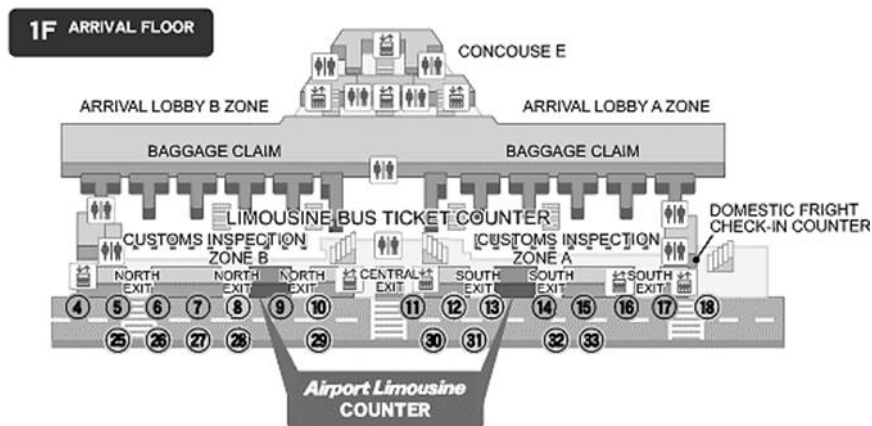

Access TO & FROM Narita Airport

ROUTE 1: by Airport Limousine Bus

The Bus directly goes to the Tokyo Station. It will take about 90 minutes.

At the airport, please purchase a one-way ticket for JPY 3,000 at the ticket counter located in front of the arrival gate before boarding a bus. A staff at the counter will tell you which bus stop you should go.

Maps

~ Arrival floor of Narita Airport Terminal 1 ~

~ Arrival floor of Narita Airport Terminal 2 ~

Timetable FROM Narita Airport

NRT Terminal 2	7:00	7:25	7:45	8:50	9:10	9:40	10:00	10:20	10:40	10:50
NRT Terminal 1 South Wing	7:05	7:30	7:50	8:55	9:15	9:45	10:05	10:25	10:45	10:55
NRT Terminal 1 North Wing	7:10	7:35	7:55	9:00	9:20	9:50	10:10	10:30	10:50	11:00
Tokyo Station Yaesu South Exit	8:50	9:15	9:35	10:40	11:00	11:25	11:45	12:05	12:20	12:30
NRT Terminal 2	11:15	11:30	11:45	12:00	12:40	13:15	13:45	14:00	14:20	14:45
NRT Terminal 1 South Wing	11:20	11:35	11:50	12:05	12:45	13:20	13:50	14:05	14:25	14:50
NRT Terminal 1 North Wing	11:25	11:40	11:55	12:10	12:50	13:25	13:55	14:10	14:30	14:55
Tokyo Station Yaesu South Exit	12:55	13:05	13:20	13:35	14:15	14:50	15:20	15:30	15:55	16:20