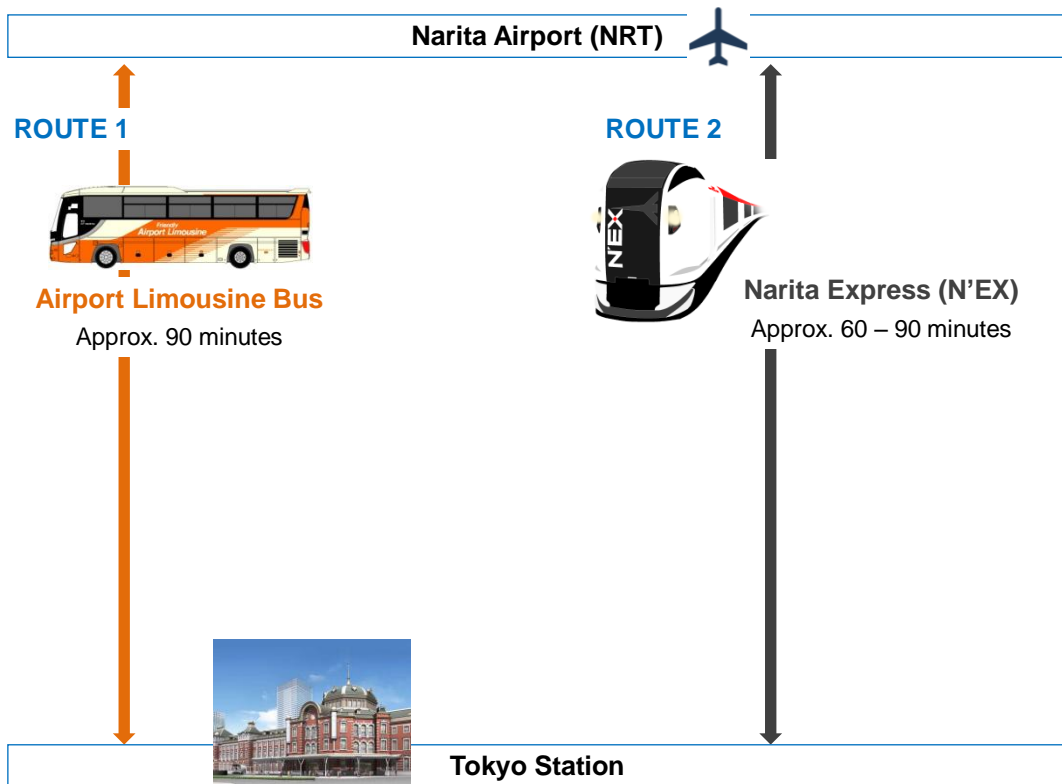

Access TO & FROM Narita Airport

ROUTE 1: by Airport Limousine Bus

The Bus directly goes to the Tokyo Station. It will take about 90 minutes.

At the airport, please purchase a one-way ticket for JPY 3,000 at the ticket counter located in front of the arrival gate before boarding a bus. A staff at the counter will tell you which bus stop you should go.

Maps

~ Arrival floor of Narita Airport Terminal 1 ~

~ Arrival floor of Narita Airport Terminal 2 ~

Timetable FROM Narita Airport

NRT Terminal 2	7:00	7:25	7:45	8:50	9:10	9:40	10:00	10:20	10:40	10:50
NRT Terminal 1 South Wing	7:05	7:30	7:50	8:55	9:15	9:45	10:05	10:25	10:45	10:55
NRT Terminal 1 North Wing	7:10	7:35	7:55	9:00	9:20	9:50	10:10	10:30	10:50	11:00
Tokyo Station Yaesu South Exit	8:50	9:15	9:35	10:40	11:00	11:25	11:45	12:05	12:20	12:30
NRT Terminal 2	11:15	11:30	11:45	12:00	12:40	13:15	13:45	14:00	14:20	14:45
NRT Terminal 1 South Wing	11:20	11:35	11:50	12:05	12:45	13:20	13:50	14:05	14:25	14:50
NRT Terminal 1 North Wing	11:25	11:40	11:55	12:10	12:50	13:25	13:55	14:10	14:30	14:55
Tokyo Station Yaesu South Exit	12:55	13:05	13:20	13:35	14:15	14:50	15:20	15:30	15:55	16:20

ROUTE 2: by Narita Express (N'EX) & taxi

The Narita Express (N'EX) directly goes to the Tokyo Station. It will take about 90 minutes.
The fare is listed below.

Narita Express Economy class (Ordinary Cars): JPY 2,940
First class (Green Cars): JPY 4,430