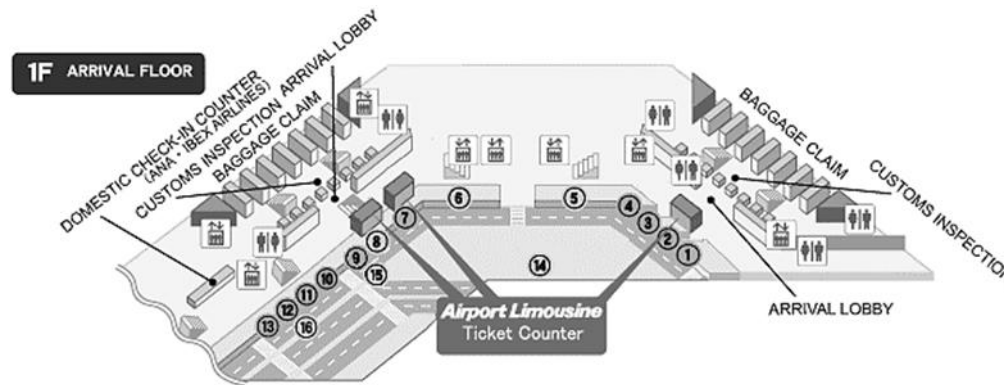

Access TO & FROM Narita Airport

ROUTE 1: by Airport Limousine Bus

The Bus directly goes to the Tokyo Station. It will take about 90 minutes.

At the airport, please purchase a one-way ticket for JPY 3,000 at the ticket counter located in front of the arrival gate before boarding a bus. A staff at the counter will tell you which bus stop you should go.

Maps

~ Arrival floor of Narita Airport Terminal 1 ~

~ Arrival floor of Narita Airport Terminal 2 ~

Timetable FROM Narita Airport

NRT Terminal 2	7:00	7:25	7:45	8:50	9:10	9:40	10:00	10:20	10:40	10:50
NRT Terminal 1 South Wing	7:05	7:30	7:50	8:55	9:15	9:45	10:05	10:25	10:45	10:55
NRT Terminal 1 North Wing	7:10	7:35	7:55	9:00	9:20	9:50	10:10	10:30	10:50	11:00
Tokyo Station Yaesu South Exit	8:50	9:15	9:35	10:40	11:00	11:25	11:45	12:05	12:20	12:30
NRT Terminal 2	11:15	11:30	11:45	12:00	12:40	13:15	13:45	14:00	14:20	14:45
NRT Terminal 1 South Wing	11:20	11:35	11:50	12:05	12:45	13:20	13:50	14:05	14:25	14:50
NRT Terminal 1 North Wing	11:25	11:40	11:55	12:10	12:50	13:25	13:55	14:10	14:30	14:55
Tokyo Station Yaesu South Exit	12:55	13:05	13:20	13:35	14:15	14:50	15:20	15:30	15:55	16:20