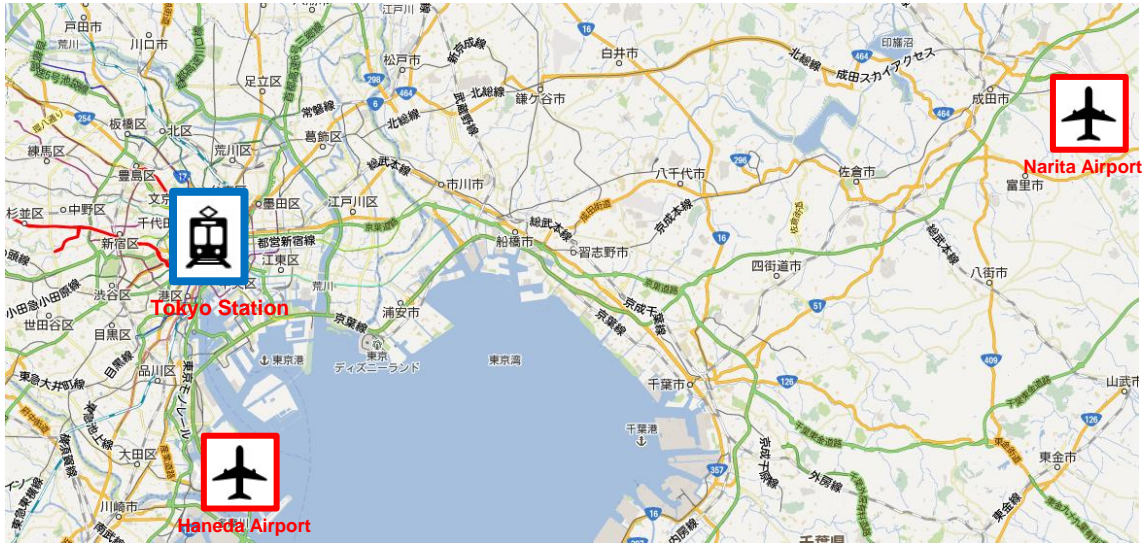

Access TO & FROM Narita Airport

ROUTE 1: by Airport Limousine Bus

The Bus directly goes to the Tokyo Station. It will take about 90 minutes.

At the airport, please purchase a one-way ticket for JPY 3,000 at the ticket counter located in front of the arrival gate before boarding a bus. A staff at the counter will tell you which bus stop you should go.

Maps

~ Arrival floor of Narita Airport Terminal 1 ~

~ Arrival floor of Narita Airport Terminal 2 ~

Timetable FROM Narita Airport

NRT Terminal 2	7:00	7:25	7:45	8:50	9:10	9:40	10:00	10:20	10:40	10:50
NRT Terminal 1 South Wing	7:05	7:30	7:50	8:55	9:15	9:45	10:05	10:25	10:45	10:55
NRT Terminal 1 North Wing	7:10	7:35	7:55	9:00	9:20	9:50	10:10	10:30	10:50	11:00
Tokyo Station Yaesu South Exit	8:50	9:15	9:35	10:40	11:00	11:25	11:45	12:05	12:20	12:30
NRT Terminal 2	11:15	11:30	11:45	12:00	12:40	13:15	13:45	14:00	14:20	14:45
NRT Terminal 1 South Wing	11:20	11:35	11:50	12:05	12:45	13:20	13:50	14:05	14:25	14:50
NRT Terminal 1 North Wing	11:25	11:40	11:55	12:10	12:50	13:25	13:55	14:10	14:30	14:55
Tokyo Station Yaesu South Exit	12:55	13:05	13:20	13:35	14:15	14:50	15:20	15:30	15:55	16:20