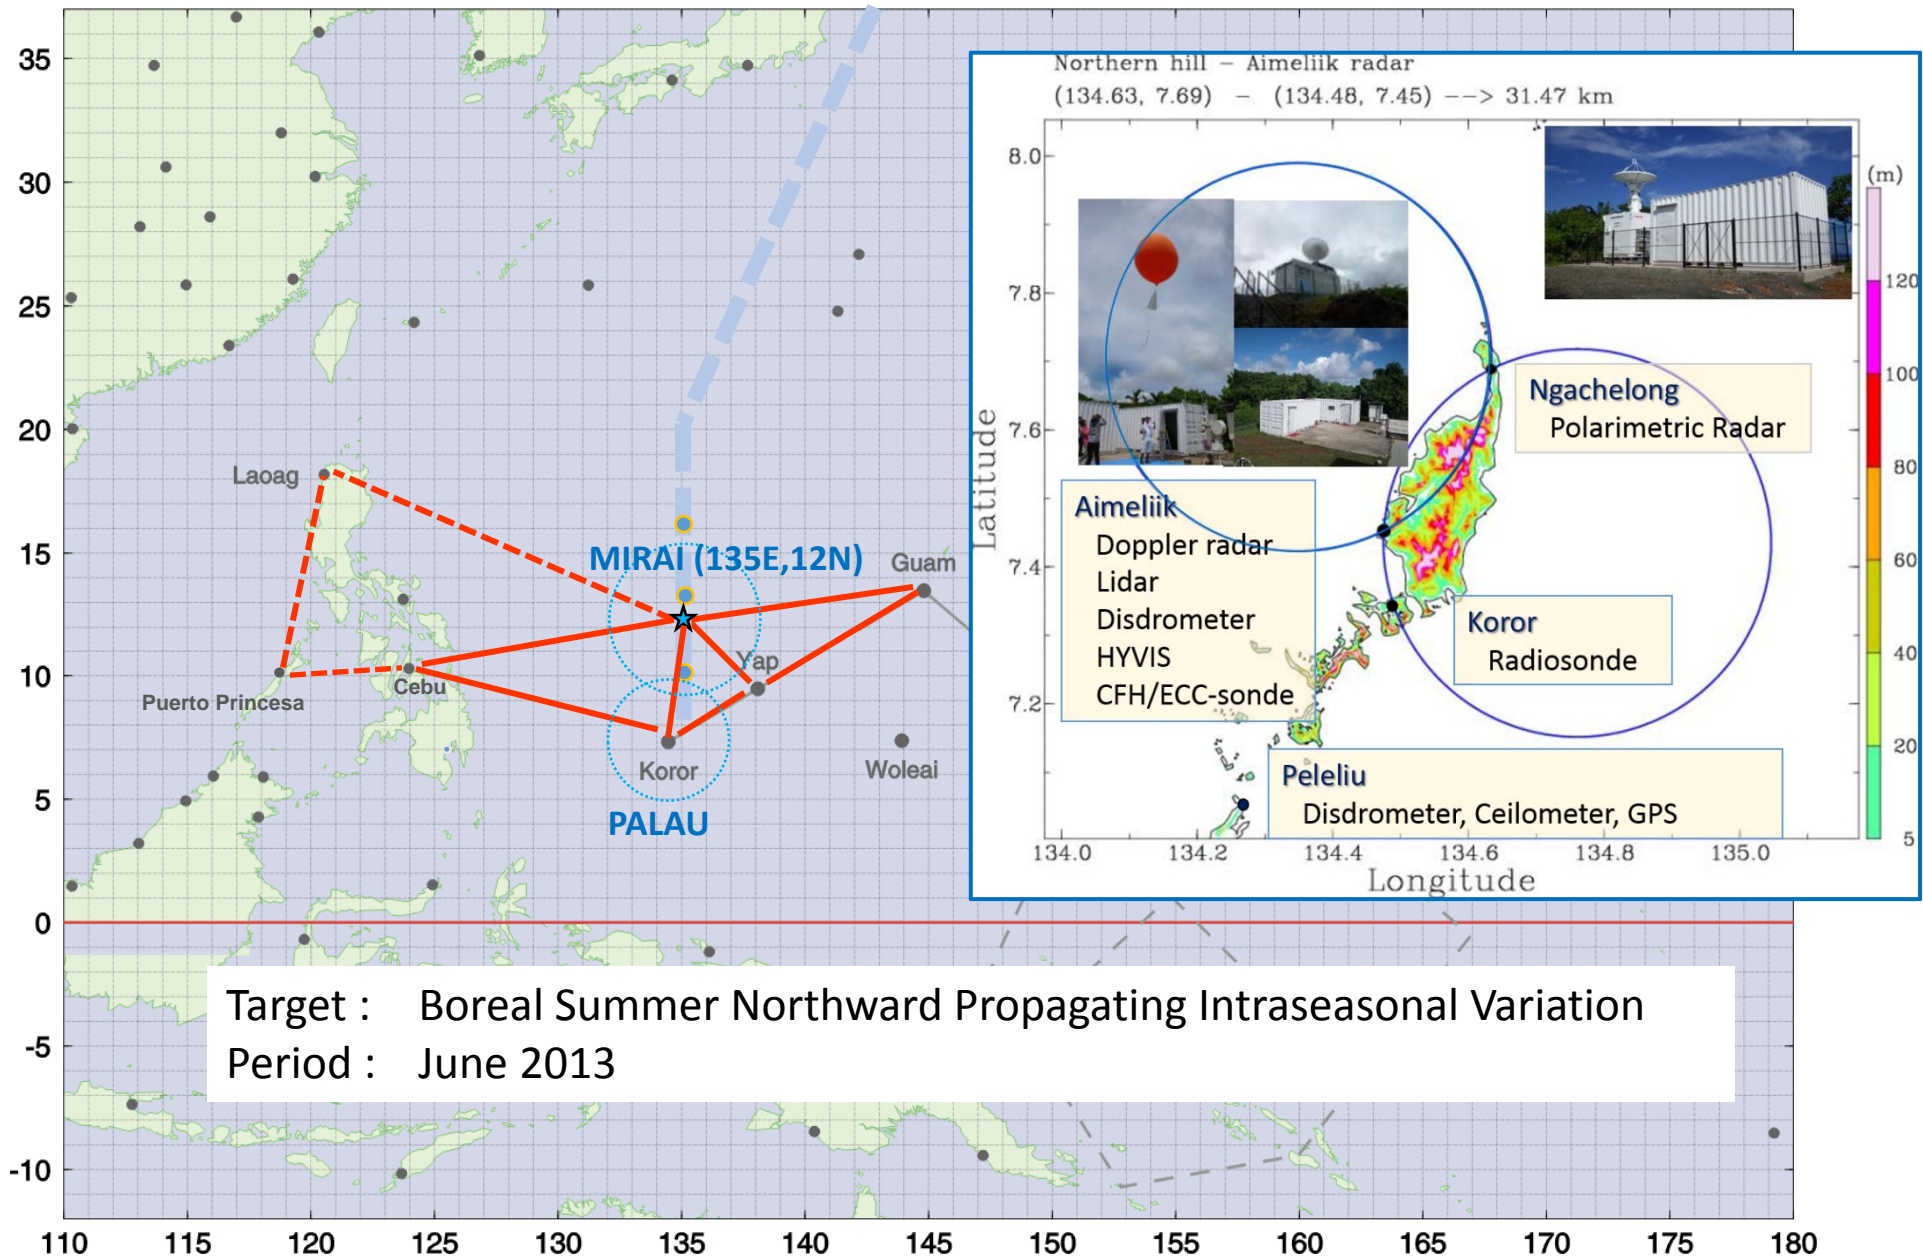

PALAU-2013 Intensive Observation

Target : Boreal Summer Northward Propagating Intraseasonal Variation
 Period : June 2013

PALAU2013 – Monsoon onset study –

Upper-air observations at Laoag, Cebu, and Puerto Princesa